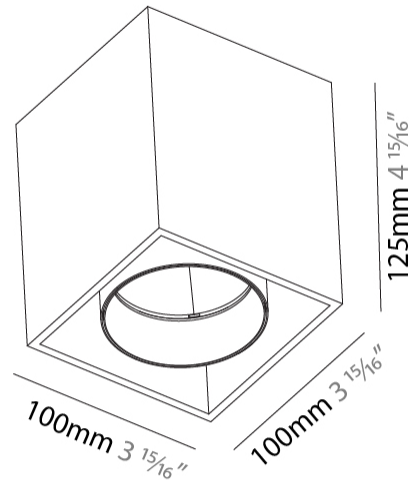

1. To build a product code in our configurator select the specify button on the base model # product page
2. To build a manual product code on this datasheet choose from the options listed below in blue font and add the suffix to the base model #

GENERAL

Series: Dice
Subseries: Dice ON
Brand: Prolicht
Division: Architectural
Mounting Type: Surface
Mounting Location: Ceiling
Subcategory: Ambient

PHYSICAL

Shape: Cube
Length (mm): 100
Length (in): 3 15/16
Width (mm): 100
Width (in): 3 15/16
Height (mm): 125
Height (in): 4 7/16
Light Distribution: Downlight
Weight (kg): 0.87
Weight (lbs): 1.92
Fixture Finish: SSR / BKV / CWI / CRY / HAB / UFT / ITA / RUA / FTG / MYG / LOD / PUS / FRO / FUP / KIA / POP / BLS / SPG / MEY / GOH / GUM / CHC / COM / ABZ / JAG / OBR / MOS / ROR
Fixture Material: Aluminum Die Cast

ELECTRICAL

Lamp Type: LED (Zhaga Standard)
Input Wattage (W): 10.1
Total Output Wattage (W): 9.25
Dimming: Tri-Mode (Non-Dimming and Phase Dimming (120Vac only) and 0-10V Dimming)
Driver Included: Yes
Driver Location: Integrated
Driver Type: Constant Current - Universal
Driver Class: Class 2
Input Voltage (V): 120 - 277
Constant Current (MA): 250

LED

Color Temperature (°K): 2700 / 3000 / 3500 / 4000
Max. Delivered Lumen (lm): 660 / 680 / 715 / 730
CRI: >90 CRI
Lamp Life (hrs): 50000

OPTICAL

Reflector: 14 / 19 / 36

RATINGS AND CERTIFICATIONS

Certified By: Certified for North American Standards
IP rating: IP20