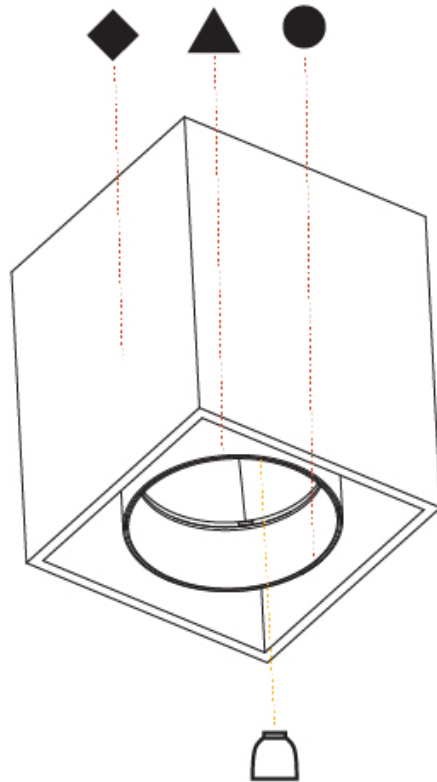

DICE ON SURFACE

A3D106-

PROJECT

TYPE

SPECIFIER

QUANTITY

DATE

A